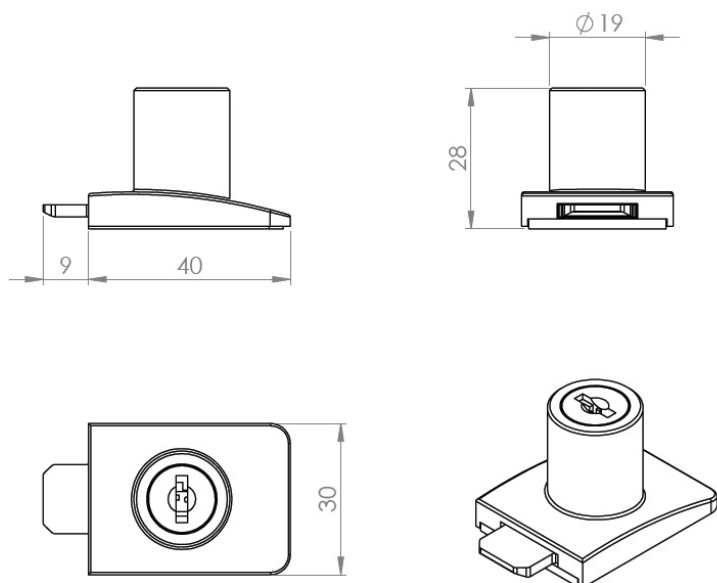

PRODUCT SHEET

Description:

Glass Door Lock "Square-U-See",F/Single D. CPL,KA:D20,W/SISO Oval Metal Key

Item number:

14.09.605-0

Units	Box	Carton	HS Code	Barcode
Pcs.	12	240	8301300000	 5704866494069

SISO A/S